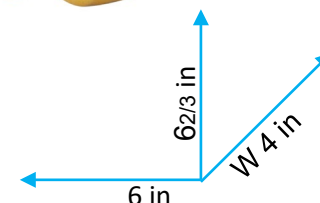

A LARGE TF811 387
3 760 158 113 874
B SMALL TF811 384
3 760 158 113 843

GUDETAMA – SOFT TOYS – 2 SIZES

gudetama

♥ Adopt the laziest egg in the world ♥

7 Inches

A # SMALL TF811 385
3 760 158 113 850

B # LARGE TF811 388
3 760 158 113 881