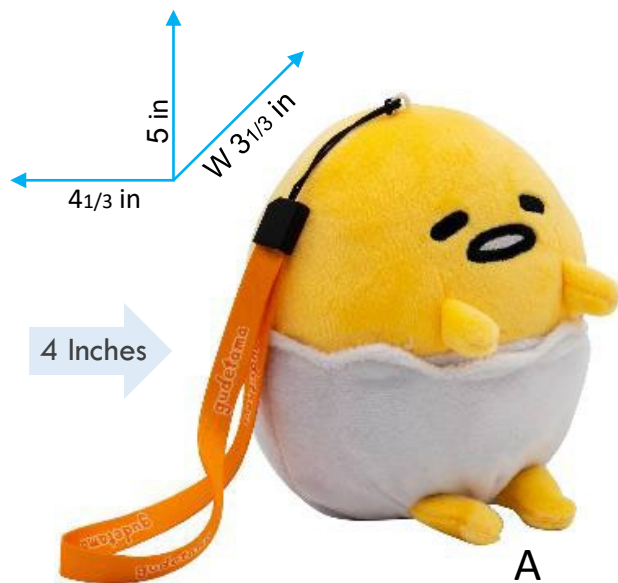

GUDETAMA LIGHT UP FIGURE – 10 in

gudetama

♥ Fall for the laziest egg in the world ♥

9 Inches

4 in
6 1/3 in
W 9 in

A

B

4 Inches
2 1/3 in
4 in
W 5 1/2 in

A LARGE TF811 387
3 760 158 113 874
B SMALL TF811 384
3 760 158 113 843

GUDETAMA – SOFT TOYS – 2 SIZES

gudetama

♥ Adopt the laziest egg in the world ♥

7 Inches

A # SMALL TF811 385
3 760 158 113 850

B # LARGE TF811 388
3 760 158 113 881