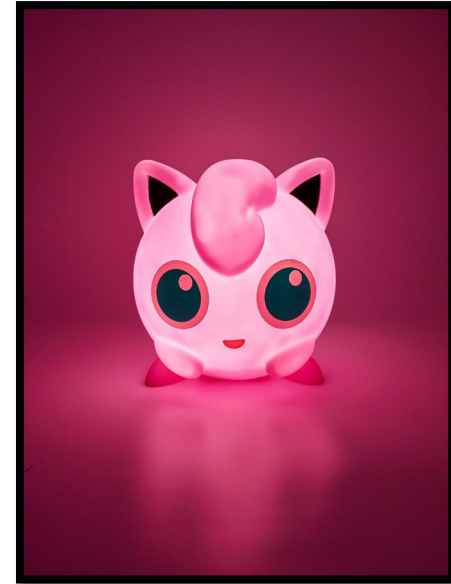

TF811 360
3 760 158 113 607

SLEEPING PIKACHU LIGHT UP FIGURE – 10 in

- **LED** light diffuser
- **2 positions:** fixed or progressive lighting
- **Wireless**
- Battery :
 - **3 x AAA** (NOT included)
 - or **USB/Micro USB connection** (cable included)
- ON/OFF button

TF811 408
3 760 158 114 086

SNORLAX & PIKACHU LIGHT UP FIGURE – 10 in

♥ Decorate and illuminate your home with Jigglypuff ♥

- **LED** light diffuser
- **2 positions:** fixed or progressive lighting
- **Wireless**
- Batteries / Piles : **3 x AAA** (NOT included)
- ON/OFF button

TF811 362
3 760 158 113 621

JIGGLYPUFF LIGHT UP FIGURE – 10 in

♥ Take your music everywhere with you ♥

- **Bluetooth**
- **Wireless**
- Slot card : **Micro SD** (card NOT included)
- Micro USB port
- **3,5 mm Jack connection**
- Power : **3 WATTS**
- **Rechargeable lithium battery** by USB/Micro USB cable (included)