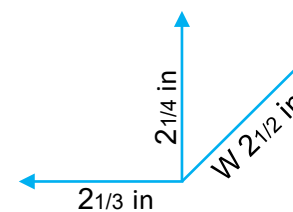

gudetama

♥ Illuminate your home with the laziest egg in the world ♥

A # LAYING TF811 285
3 760 158 112 853

B # SHELL TF811 286
3 760 158 112 860

- **Wireless**
- **LED** light diffuser
- **7 different colors**
- **2 lighting functions:** quick or progressive color change
- **Hand strap** (included)
- ON/OFF button
- Batteries : **3 x AG13** (included)

GUDETAMA LIGHT UP FIGURE – 3 in