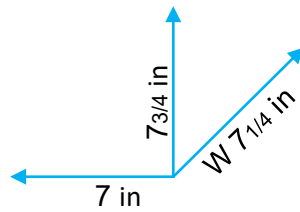

♥ Decorate and illuminate your home with Jigglypuff ♥

- **LED** light diffuser
- **2 positions:** fixed or progressive lighting
- **Wireless**
- Batteries / Piles : **3 x AAA** (NOT included)
- ON/OFF button

TF811 362
3 760 158 113 621