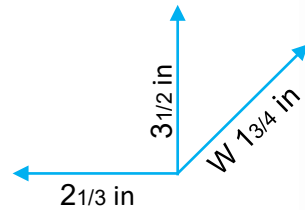

12 1/4 in
4 1/3 in
W 6 2/3 in

TF811 254
3 760 158 112 549

www.teknofun.us

POKÉMON

TEKNOFUN

www.teknofun.us

- **Wireless**
- **LED** light diffuser
- **3 lighting functions:** fixed color, quick or progressive color change
- ON/OFF button
- Batteries : **3 x AG13** (included)