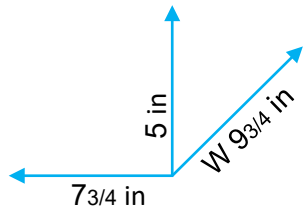

TF811 360
3 760 158 113 607

SLEEPING PIKACHU LIGHT UP FIGURE – 10 in

- **LED** light diffuser
- **2 positions:** fixed or progressive lighting
- **Wireless**
- Battery :
 - **3 x AAA** (NOT included)
 - or **USB/Micro USB connection** (cable included)
- ON/OFF button