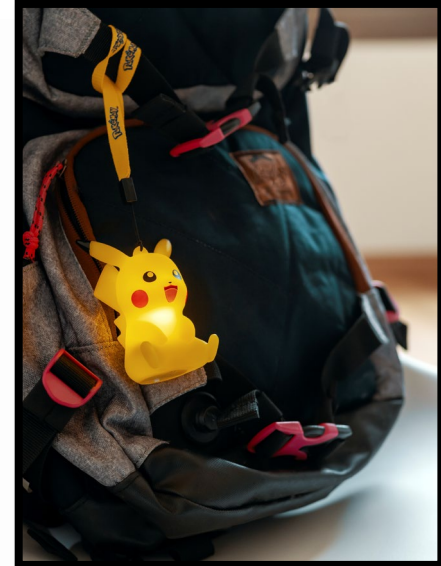

TF811 374
3 760 158 113 744

* BAG NOT INCLUDED

LIGHT-UP FIGURE WITH HAND STRAP

♥ Decorate and illuminate your home with Pikachu ♥

- **LED** light diffuser
- **2 positions:** fixed or progressive lighting
- **Wireless**
- Batteries : **3 x AAA** (NOT included)
- ON/OFF button