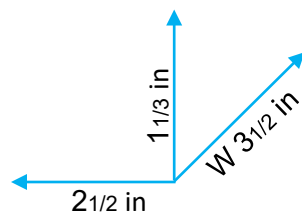

gudetama

♥ Illuminate your home with the laziest egg in the world ♥

A # LAYING TF811 285
3 760 158 112 853

B # SHELL TF811 286
3 760 158 112 860

- **Wireless**
- **LED** light diffuser
- **7 different colors**
- **2 lighting functions:** quick or progressive color change
- **Hand strap** (included)
- ON/OFF button
- Batteries : **3 x AG13** (included)

GUDETAMA LIGHT UP FIGURE – 3 in