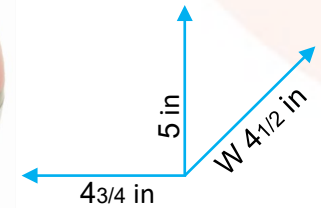

- A # PIKACHU TF811 1354
  3 760 158 11 354 6
- B # BULBASAUR TF811 367
  3 760 158 113 676
- C # CHARMANDER TF811
  368 3 760 158 113 683

PIKACHU / BULBASAUR / CHARMANDER LIGHT-UP FM ALARM