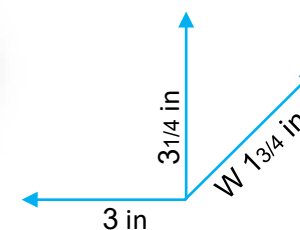

www.teknofun.us