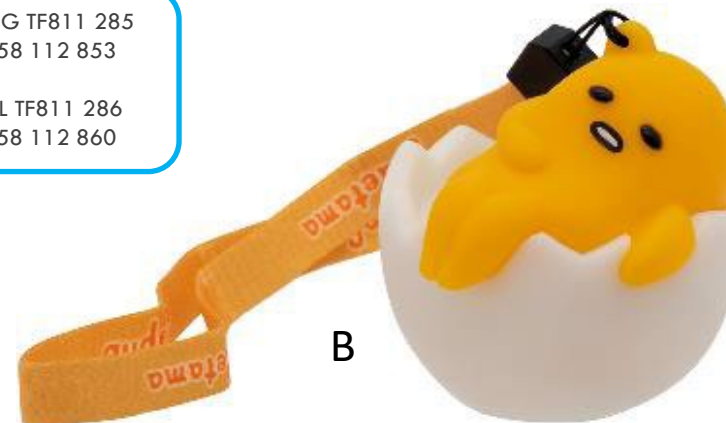

A # LAYING TF811 285
3 760 158 112 853

B # SHELL TF811 286
3 760 158 112 860

- **Wireless**
- **LED** light diffuser
- **7 different colors**
- **2 lighting functions:** quick or progressive color change
- **Hand strap** (included)
- ON/OFF button
- Batteries : **3 x AG13** (included)