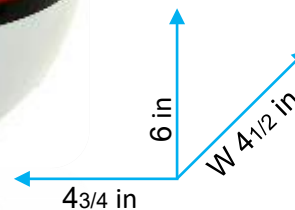

Wake up with your favorite starter

- **LED** light diffuser
- **Digital alarm clock**
- Display of hour, date & room temperature
- **Programmable alarm**
- Battery :
  - **3 x AAA** (NOT included)
  - or **connection for AC adaptor** (adaptor NOT included)

C

- A # PIKACHU TF811 1354
  3 760 158 11 354 6
- B # BULBASAUR TF811 367
  3 760 158 113 676
- C # CHARMANDER TF811
  368 3 760 158 113 683

PIKACHU / BULBASAUR / CHARMANDER LIGHT-UP FM ALARM