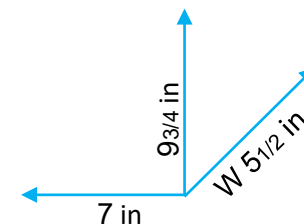

HELLO KITTY

HELLO KITTY RED LIGHT UP FIGURE – 10 in

♥ Decorate your home with Hello Kitty ♥

- **Wireless**
- **LED** light diffuser
- **2 lighting functions:** quick or progressive color change
- ON/OFF button
- Battery :
  - **3 x AAA** (NOT included)
  - or **USB/Micro USB connection** (cable included)
- **Remote control** (included)

TF811 159
3 760 158 111 597

www.teknofun.us