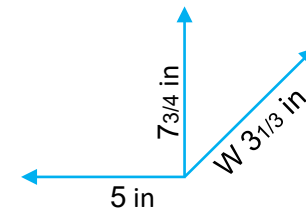

TF811 370
3 760 158 113 706

EEVEE LIGHT UP FIGURE ALARM CLOCK

TEKNOFUN 2022 All rights reserved.