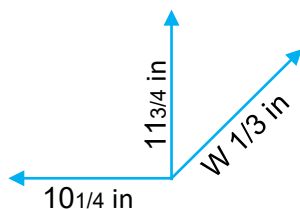

HELLO KITTY

HELLO KITTY – WALL LAMP- 12 in

- **LED** light diffuser
- Battery :
  - **Sector** (included)
- ON/OFF button

TF811 413
3 760 158 114 130

www.teknofun.us