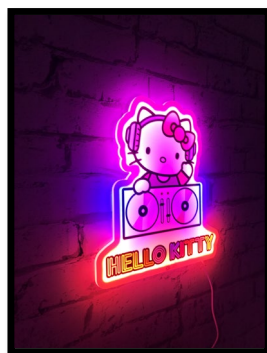

TF811 159
3 760 158 111 597

www.teknofun.us

HELLO KITTY

HELLO KITTY POP LIGHT UP FIGURE XL – 31 in

♥ A giant Hello Kitty to illuminate both indoors and outdoors ♥

- **Wireless**
- **LED** light diffuser
- **16 different colors**
- **3 lighting functions:** fixed color, quick or progressive color change
- ON/OFF button
- **Rechargeable lithium battery** (cable and AC adaptor included)
- **Stickers** (included)
- **Remote control** (included)

TF811 337
3 760 158 113 379

www.teknofun.us

HELLO KITTY

HELLO KITTY – WALL LAMP- 12 in

- **LED** light diffuser
- Battery :
 - **Sector** (included)
- ON/OFF button

TF811 413
3 760 158 114 130

www.teknofun.us

HELLO KITTY

HELLO KITTY LIGHT UP FIGURE ALARM CLOCK

♥ Make your mornings brighter with Hello Kitty ♥

- **LED** light diffuser
- **Digital alarm clock**
- Display of hour, date & room temperature
- **Programmable alarm**
- Battery :
 - **3 x AAA** (NOT included)
 - or **USB/Micro USB connection** (cable included)