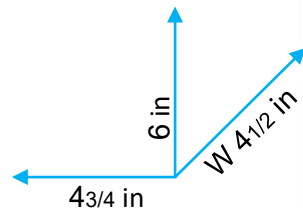

Wake up with your favorite starter

- **LED** light diffuser
- **Digital alarm clock**
- Display of hour, date & room temperature
- **Programmable alarm**
- Battery :
  - **3 x AAA** (NOT included)
  - or **connection for AC adaptor** (adaptor NOT included)

A