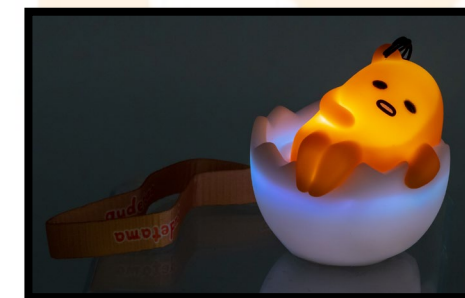

A # LAYING TF811 285
3 760 158 112 853

B # SHELL TF811 286
3 760 158 112 860

- **Wireless**
- **LED** light diffuser
- **7 different colors**
- **2 lighting functions:** quick or progressive color change
- **Hand strap** (included)
- ON/OFF button
- Batteries : **3 x AG13** (included)