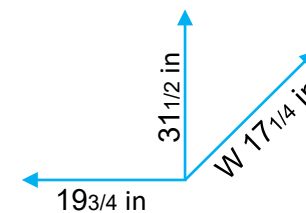

TF811 159
3 760 158 111 597

www.teknofun.us

HELLO KITTY

HELLO KITTY POP LIGHT UP FIGURE XL – 31 in

♥ A giant Hello Kitty to illuminate both indoors and outdoors ♥

- **Wireless**
- **LED** light diffuser
- **16 different colors**
- **3 lighting functions:** fixed color, quick or progressive color change
- ON/OFF button
- **Rechargeable lithium battery** (cable and AC adaptor included)
- **Stickers** (included)
- **Remote control** (included)