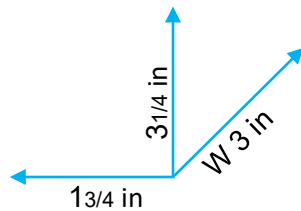

TF811 362
3 760 158 113 621

JIGGLYPUFF LIGHT UP FIGURE – 10 in

♥ Take your music everywhere with you ♥

- **Bluetooth**
- **Wireless**
- Slot card : **Micro SD** (card NOT included)
- Micro USB port
- **3,5 mm Jack connection**
- Power : **3 WATTS**
- **Rechargeable lithium battery** by USB/Micro USB cable (included)