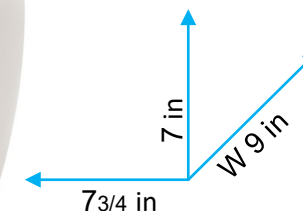

gudetama

Illuminate your home with the laziest egg in the world

TF811 280
3 760 158 112 808