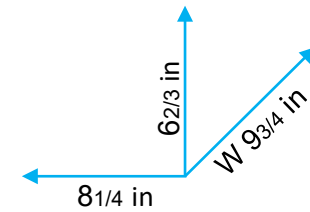

TF811 360
3 760 158 113 607

SLEEPING PIKACHU LIGHT UP FIGURE – 10 in

- **LED** light diffuser
- **2 positions:** fixed or progressive lighting
- **Wireless**
- Battery :
 - **3 x AAA** (NOT included)
 - or **USB/Micro USB connection** (cable included)
- ON/OFF button